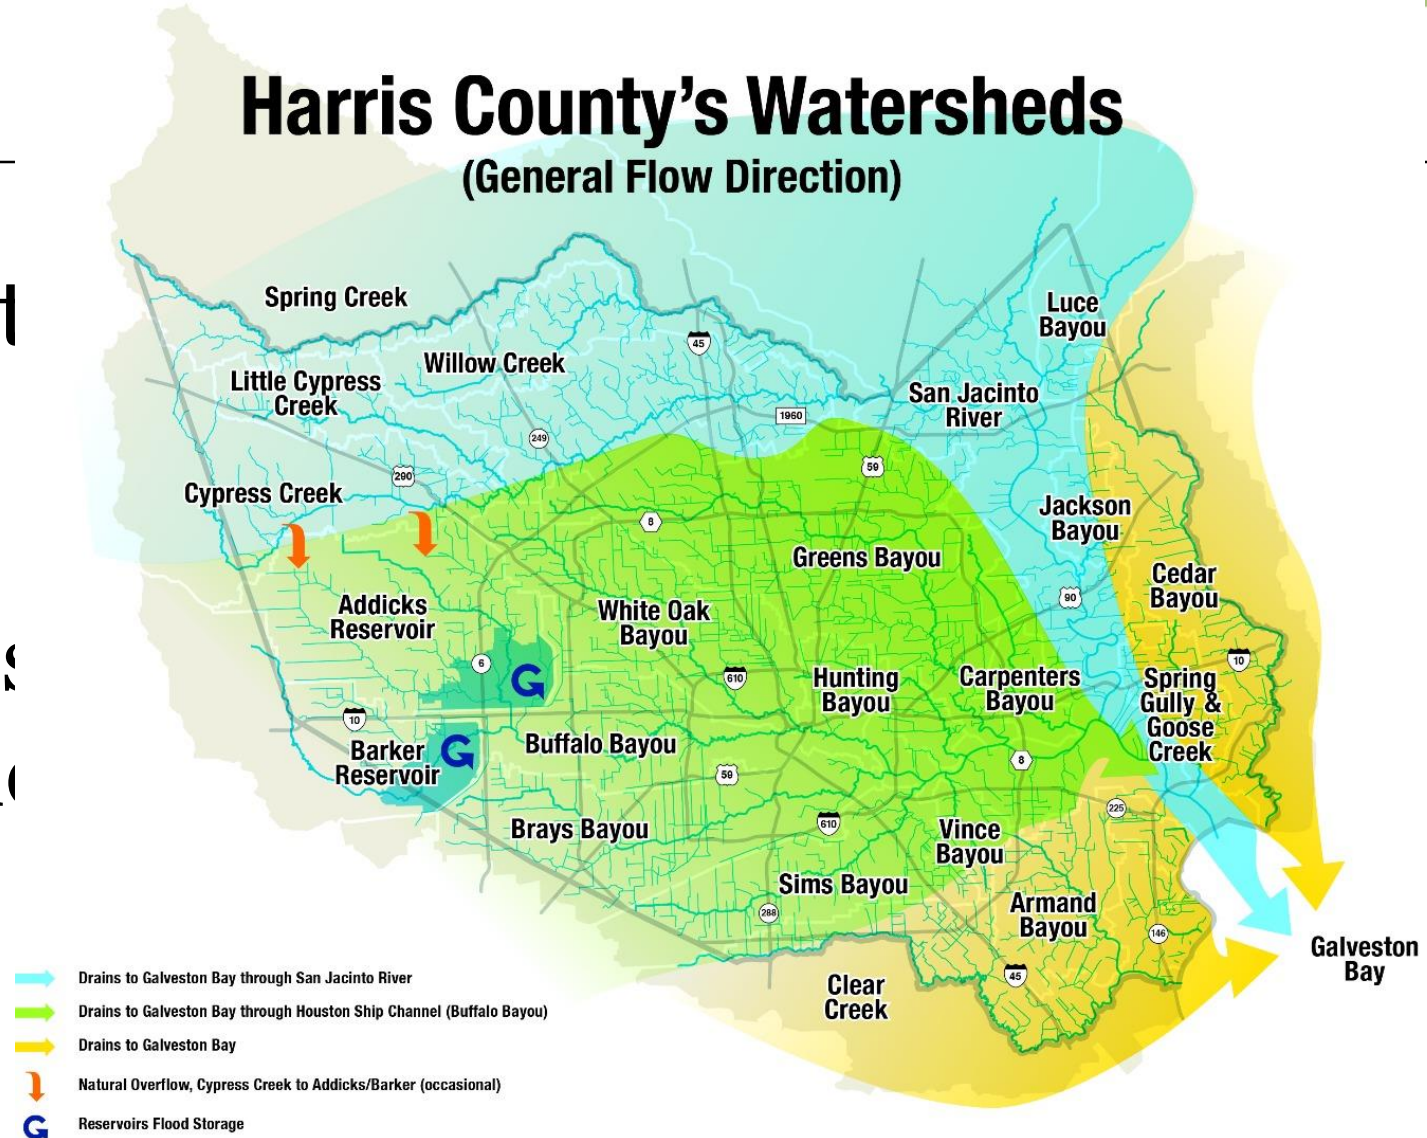

Below the Surface

Liz Fries – Senior ZooMobile Coordinator
efries@houstonzoo.org

Marine Debris Jenga

Situation:

It has been raining for several days in Houston. The rain has washed all the debris from the street into Buffalo Bayou and now its being sent to the Gulf.

Batteries

Where Does my Waste Flow?

Let's go out

Where does
at your school

Harris County's Watersheds (General Flow Direction)

- Drains to Galveston Bay through San Jacinto River
- Drains to Galveston Bay through Houston Ship Channel (Buffalo Bayou)
- Drains to Galveston Bay
- Natural Overflow, Cypress Creek to Addicks/Barker (occasional)
- Reservoirs Flood Storage

Title here

SUBTITLE HERE

Situation:

It has been raining for several days in Houston. The rain has washed all the debris from the street into Buffalo Bayou and now its being sent to the Gulf.

REMOVE 6 BLUE BLOCKS